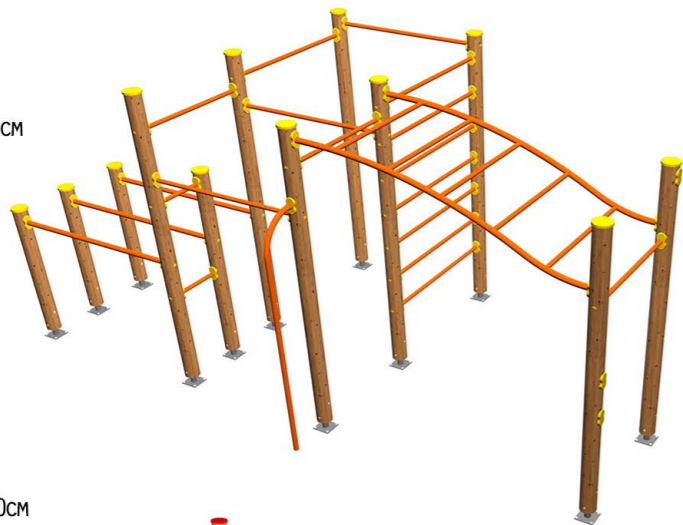

WORKOUT RACE

MEASURES: 580x310 H260cm

MIN. SPACE: 880x610cm

ART: 011372

WORKOUT EPIC

MEASURES: 600x540 H300cm

MIN. SPACE: 900x840cm

ART: 011371