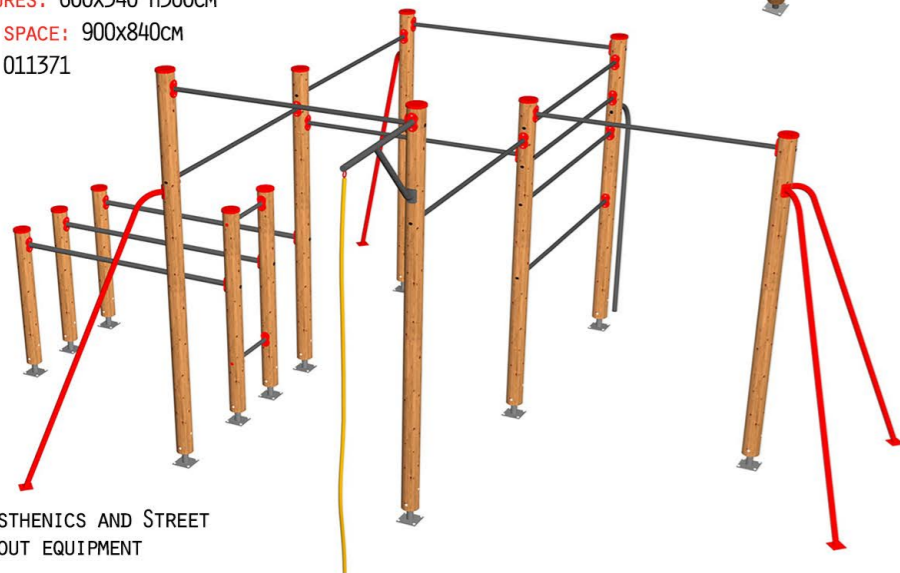

WORKOUT RACE

MEASURES: 580x310 H260cm

MIN. SPACE: 880x610cm

ART: 011372

WORKOUT EPIC

MEASURES: 600x540 H300cm

MIN. SPACE: 900x840cm

ART: 011371